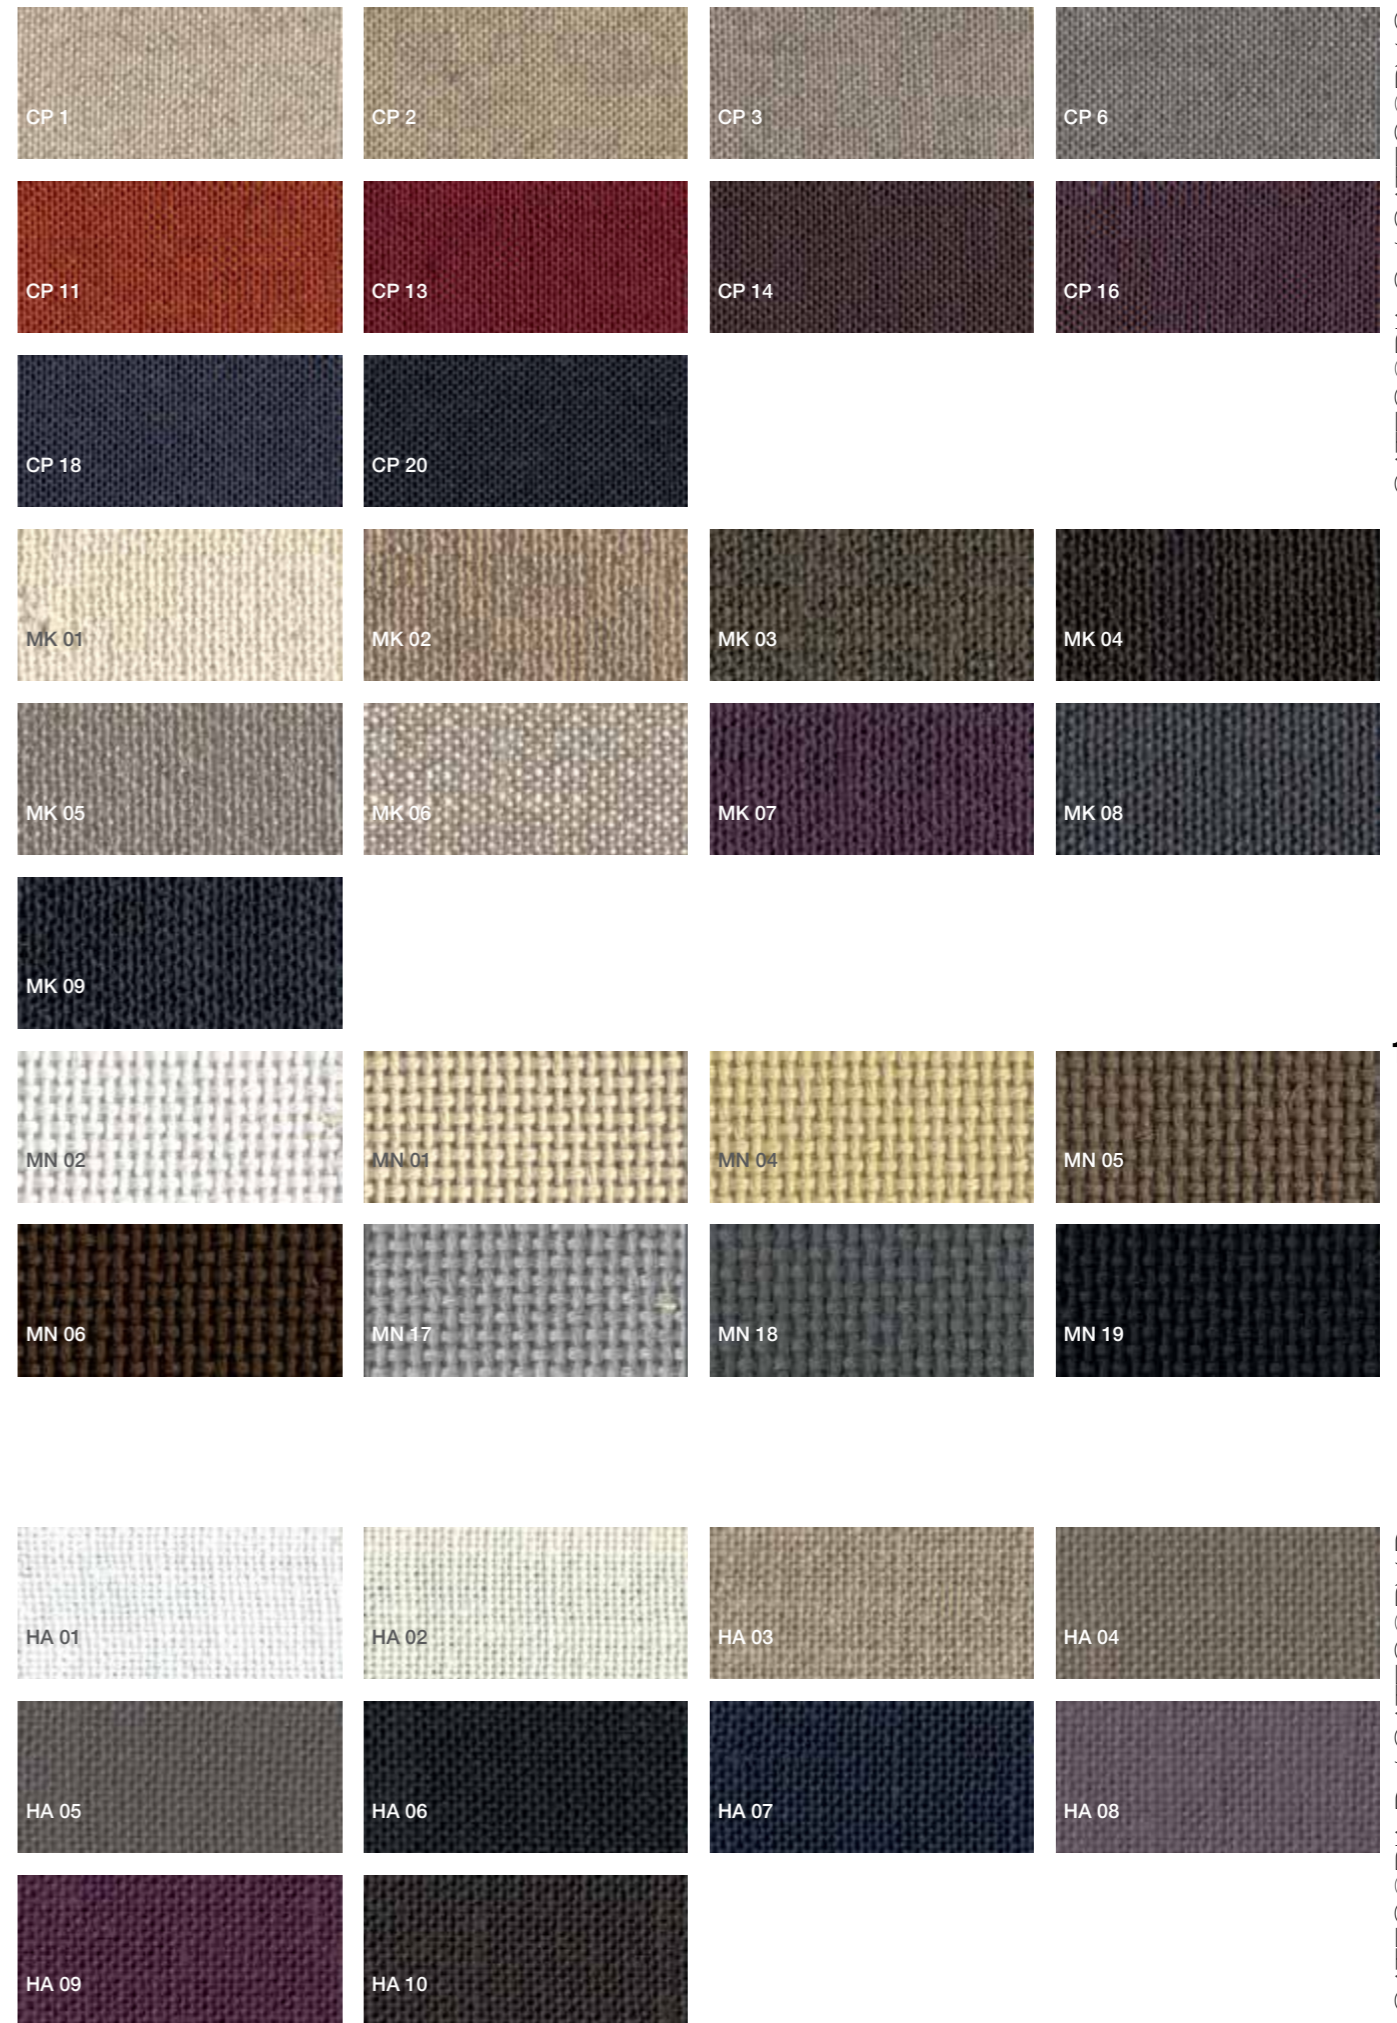

CATEGORIA B / CATEGORY B