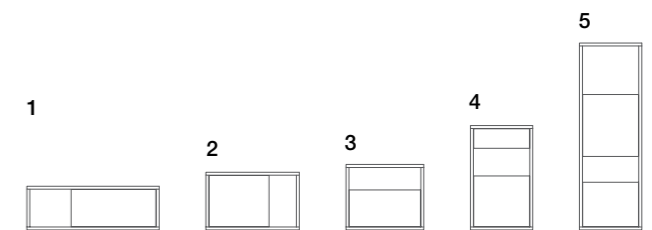

hanging components

1. 1 Element with drawer or flapdoor
   Structure: Colour Matt Lacquered
   Box: Colour Matt Lacquered, (Natural/Dark) Ash tree
   Sizes: w 85 h 28 d 45
2. 2 Element with drawer or door
   Structure: Colour Matt Lacquered
   Box: Colour Matt Lacquered, (Natural/Dark) Ash tree
   Sizes: w 60 h 37 d 40
3. 3 Element with drawer or flapdoor
   Structure: Colour Matt Lacquered
   Box: Colour Matt Lacquered, (Natural/Dark) Ash tree
   Sizes: w 50 h 42 d 50
4. 4 Element with drawer and flapdoor/drawer
   Structure: Colour Matt Lacquered
   Box: Colour Matt Lacquered, (Natural/Dark) Ash tree
   Sizes: w 40 h 67 d 45
5. 5 Element with door and flapdoor/drawer/door
   Structure: Colour Matt Lacquered
   Box: Colour Matt Lacquered, (Natural/Dark) Ash tree
   Sizes: w 40 h 120 d 40